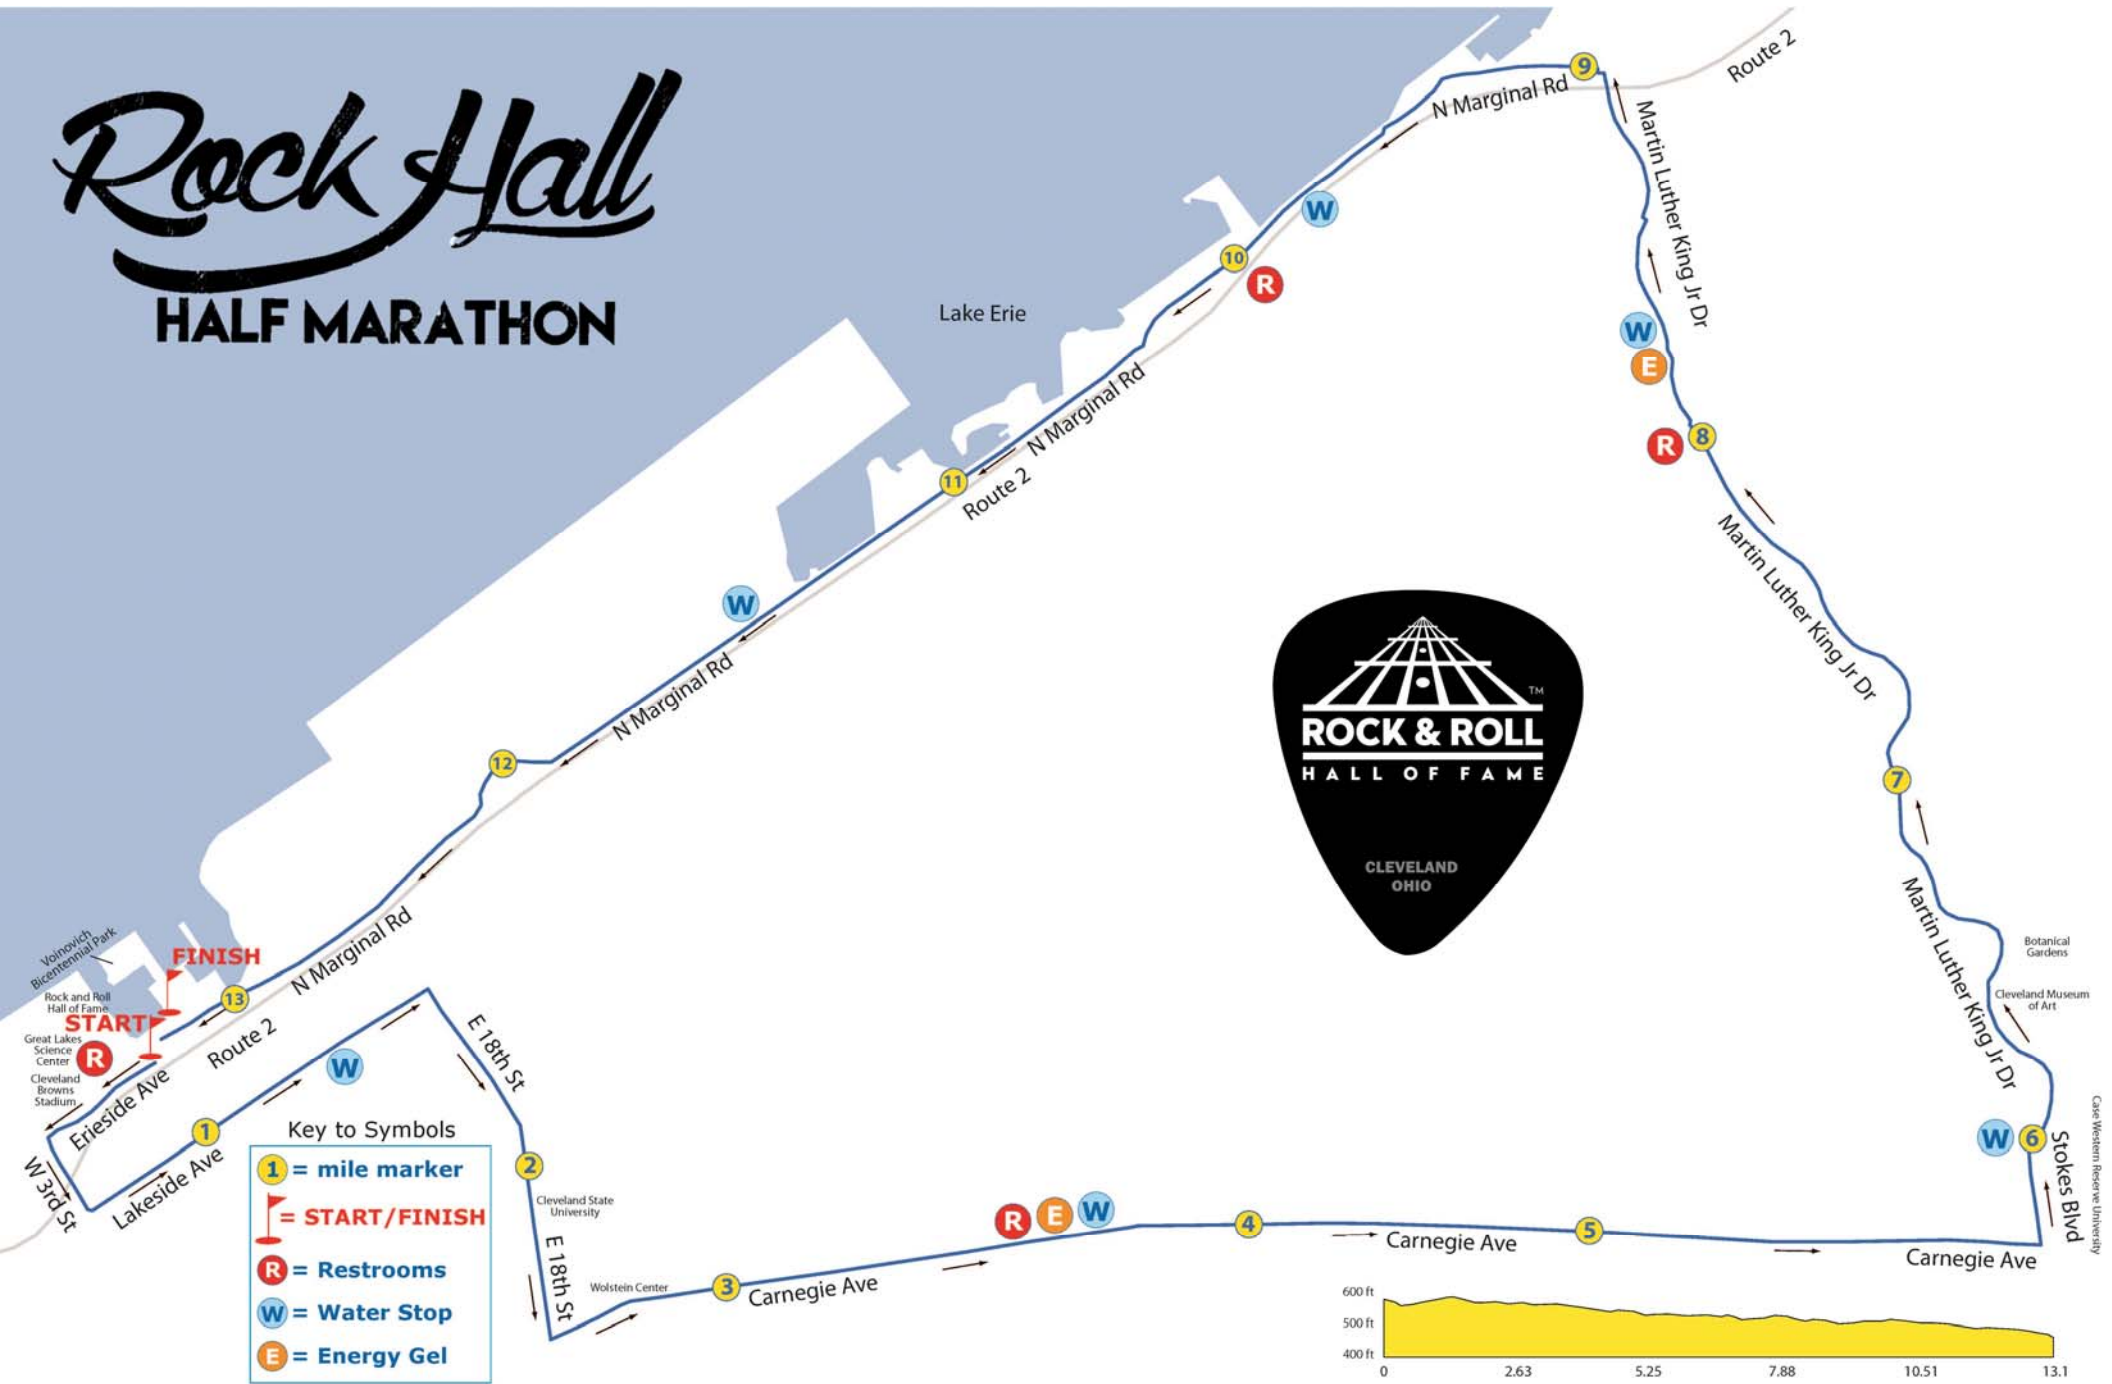

# Rock Hall

## HALF MARATHON

**Key to Symbols**

- 1** = mile marker
- START/FINISH**
- R** = Restrooms
- W** = Water Stop
- E** = Energy Gel